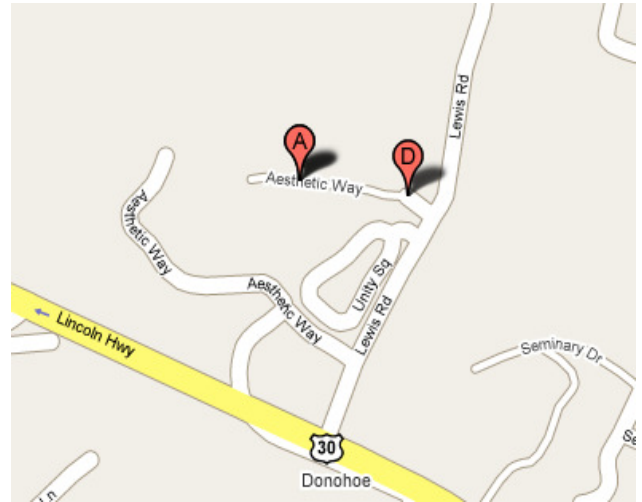

## **Greensburg Location:**

Aestique, One Aesthetic Way, Greensburg, PA 15601

**From the West:** Travel past the Westmoreland Mall. At the 4<sup>th</sup> traffic light past the mall you will see the Toyota car dealership on your left. Get in the left turning lane and make a left onto Lewis Road. Travel straight back for 3/10 mile and you'll see our driveway on your left side.

## **Shadyside Location:**

5989 Penn Circle South, Pittsburgh, PA 15206

### **From the East: Via Interstate Route 376 West and US Routes 22/30 West**

Exit at the Edgewood/Swissvale Exit (Exit 7). At end of the exit ramp, turn right onto South Braddock Avenue and proceed 1.5 miles to Penn Avenue. Turn left onto Penn Avenue and proceed, along the left/inside lane of Penn Avenue, 1.8 miles to Penn Circle East. Cross Penn Circle East and proceed two blocks to Highland Avenue (first traffic signal after crossing Penn Circle East). Turn left onto (technically South) Highland Avenue and proceed two blocks to Penn Circle South (first traffic signal after turn onto Highland Avenue). Turn right onto Penn Circle South. Enter the first parking lot on the right (about 200 to 250 feet after turn onto Penn Circle South). Enter adjacent 1½ story yellow brick building via entrance under the AESTIQUE sign. The entrance to AESTIQUE is to the right, after the entrance into the building.

### **From the West: Via Interstate Route 279 North and US Routes 22/30 East**

Follow to/through the Fort Pitt Tunnels. Cross the Fort Pitt Bridge and exit at the Liberty Avenue Exit (Exit 6B). Proceed along Liberty Avenue 4.4 miles to its termination at Centre Avenue. Turn left onto Centre Avenue (which ultimately becomes Penn Circle South) and proceed 0.7 mile to 5989 Penn Circle South, a 1½ story yellow brick building, on the left. Park in the parking lot in front of (adjacent to) the building. Enter the entrance under the AESTIQUE sign. The entrance to AESTIQUE is to the right, after the entrance into the building.