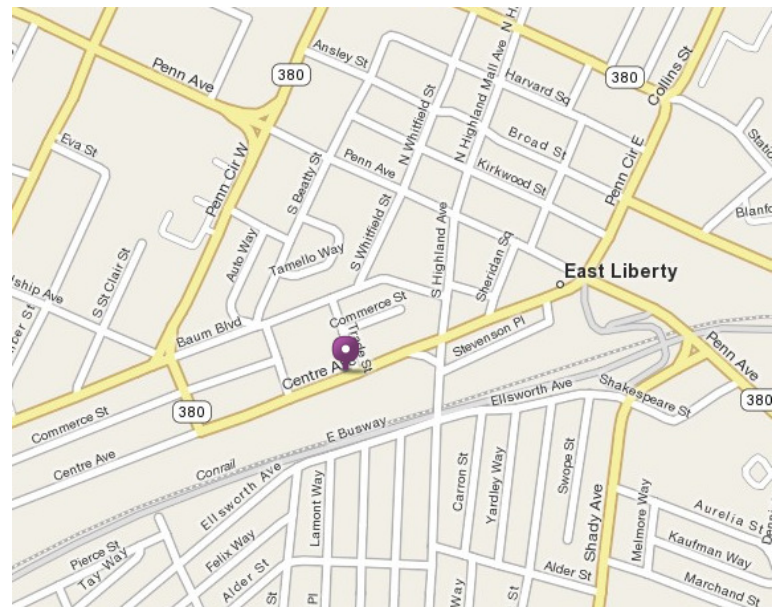

## **Greensburg Location:**

Aestique, One Aesthetic Way, Greensburg, PA 15601

**From the West:** Travel past the Westmoreland Mall. At the 4<sup>th</sup> traffic light past the mall you will see the Toyota car dealership on your left. Get in the left turning lane and make a left onto Lewis Road. Travel straight back for 3/10 mile and you'll see our driveway on your left side.

**From the East:** Follow Route 30 through the Ligonier and Latrobe areas. You will pass Arnold Palmer Regional Airport on your left. Continue on Route 30 past the airport for approximately 4 miles. You will pass the Mountain View Inn on your right. At the next traffic light turn right onto Lewis Road. Travel about .3 miles on Lewis Road and turn left onto Aesthetic Way.

## **Shadyside Location:**

5989 Penn Circle South, Pittsburgh, PA 15206

### **From the North: Via Interstate Route 279 South**

Exit at the East St Exit (Exit 8B) and proceed 0.4 mile to East Ohio St (third traffic signal). Turn left onto East Ohio St (PA Route 28 North) and proceed 0.2 mile to 16th Street (second traffic signal). Turn right onto 16th Street and proceed 0.6 mile to its termination at Liberty Ave. Turn left onto Liberty Avenue and proceed 3.1 miles to its termination at Centre Ave. Turn left onto Centre Ave (which ultimately becomes Penn Circle South) and proceed 0.7 mile to 5989 Penn Circle South, a 1½ story yellow brick building, on the left. Park in the parking lot in front of (adjacent to) the building. Enter the entrance under the AESTIQUE sign. The entrance to AESTIQUE is on the right, after entry into the building.